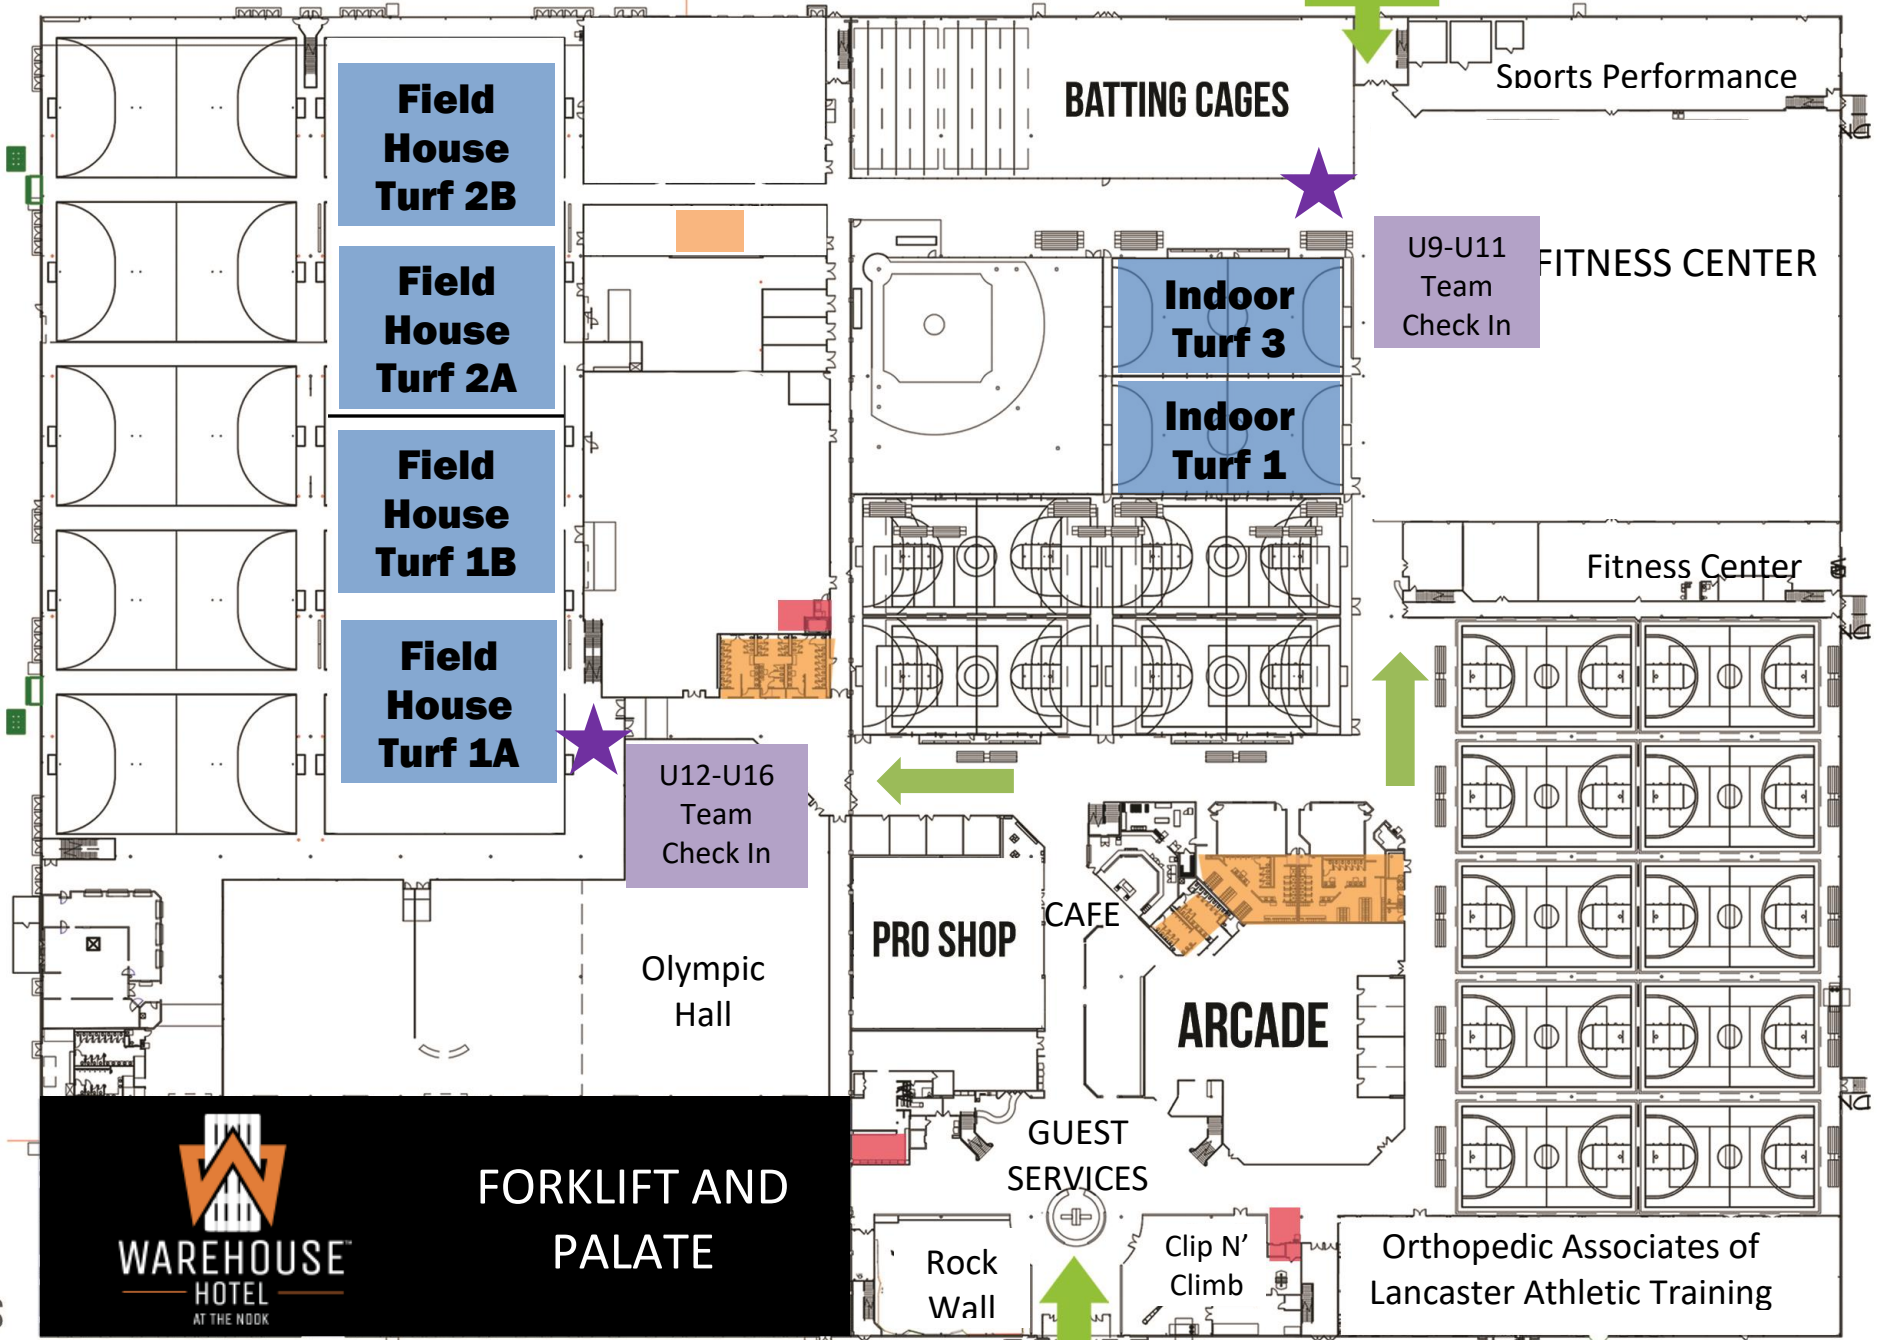

GOOD FRIDAY 3v3 FIELD MAP

C11
ENTRANCE

SAND COURTS

ELEVATORS
 RESTROOMS

MAIN ENTRANCE