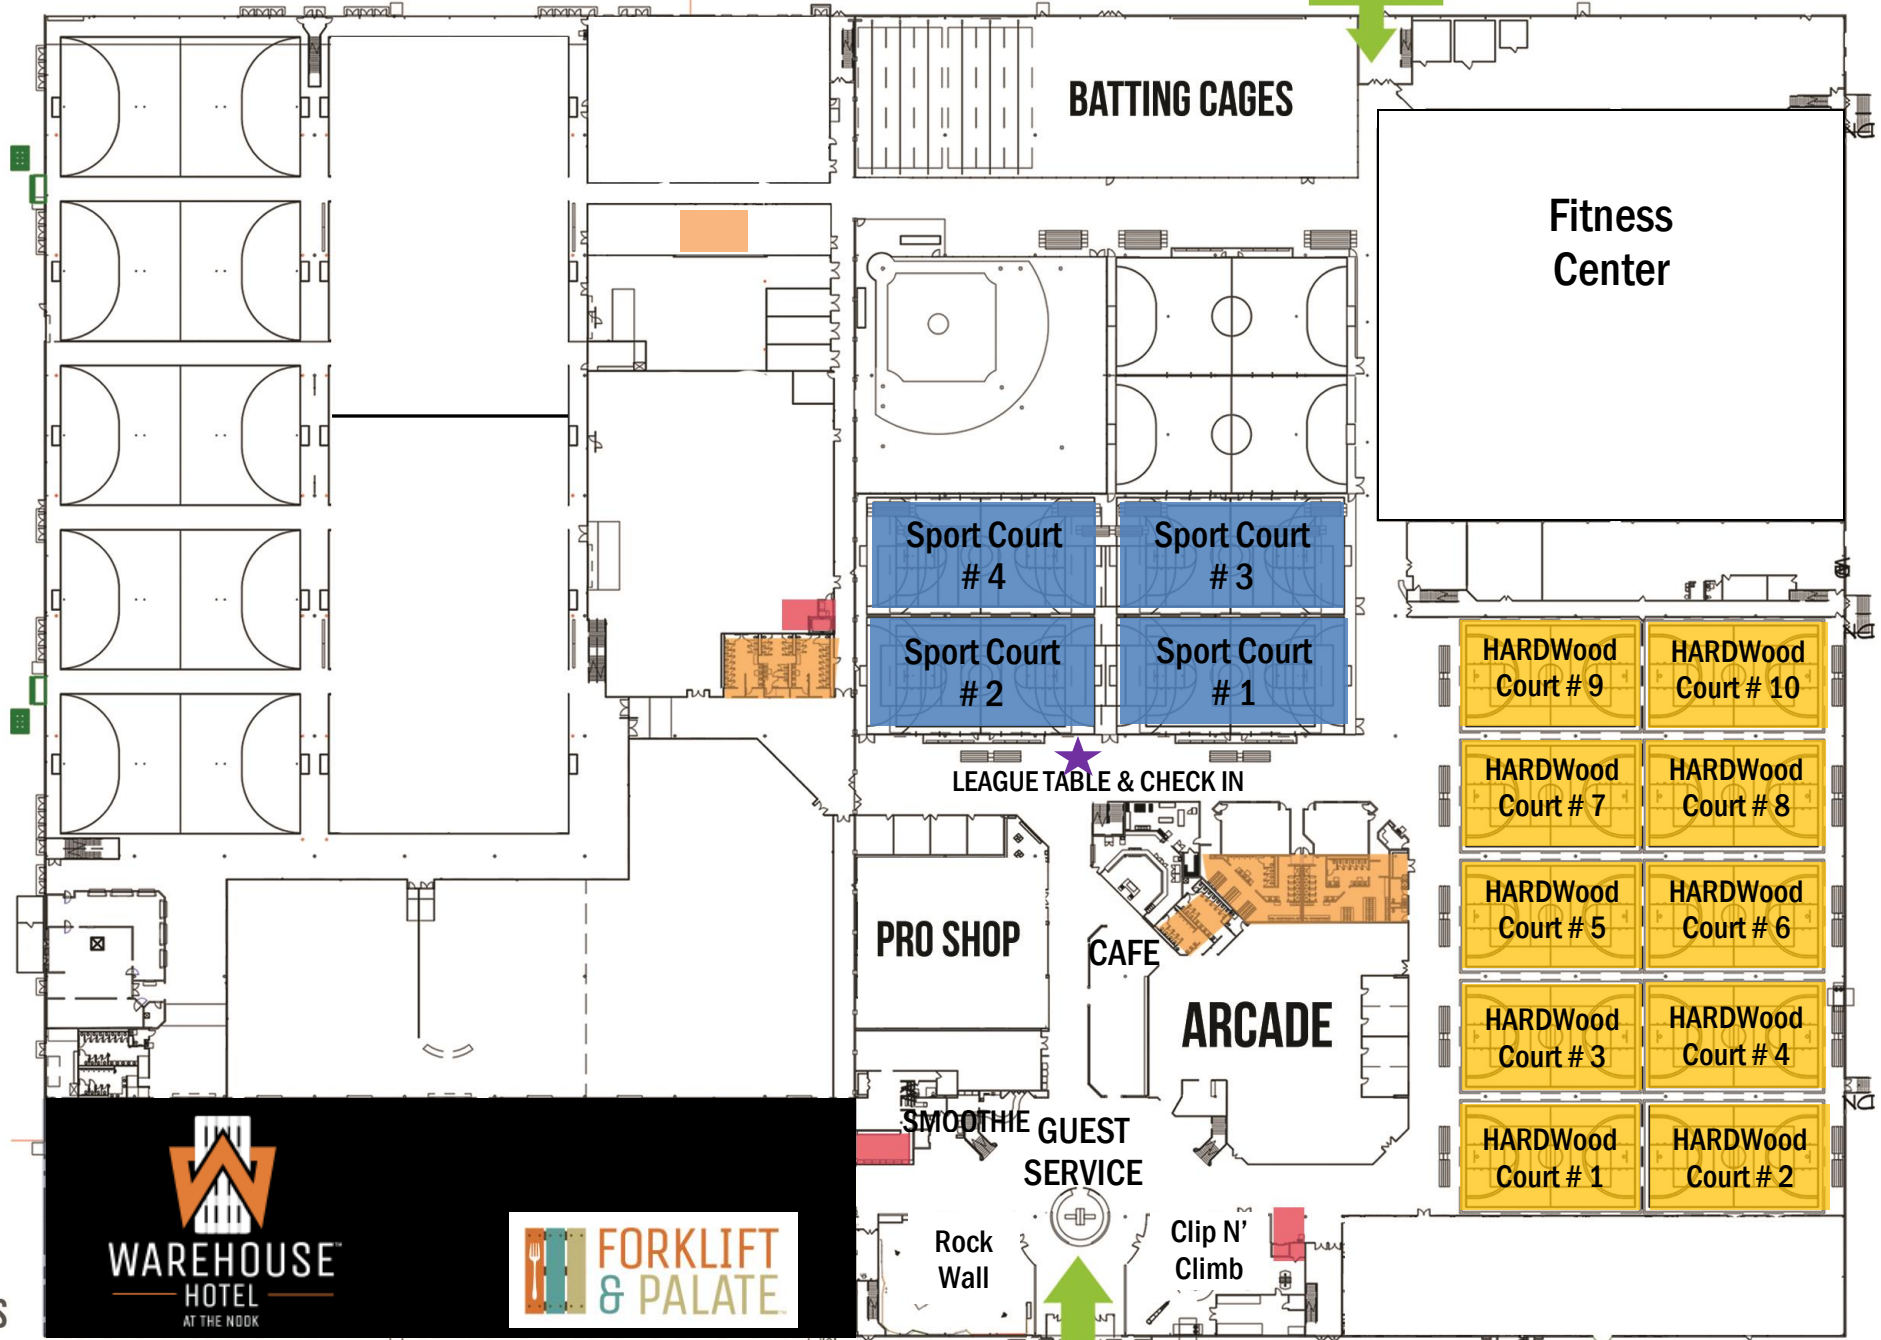

# 2019 Youth Futsal League Map

C11  
ENTRANCE

SAND COURTS

ELEVATORS  
 RESTROOMS

**WAREHOUSE HOTEL**  
AT THE NOOK

**FORKLIFT & PALATE**

MAIN ENTRANCE